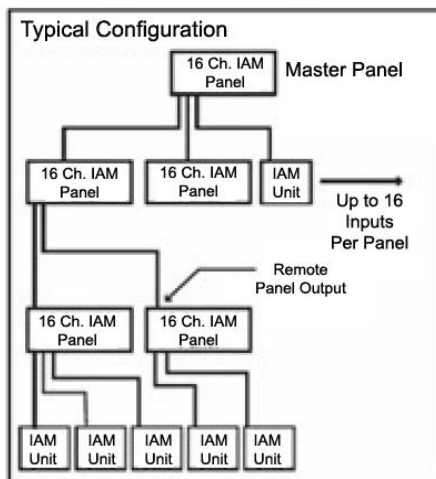

Dimensions and Weight:

Digital Display

262 x 265 x 84 mm – 2600 g

10.3 x 10.0 x 3.2 inches – 5.73 lbs

Applications ▶

The IAM-C panel enables effective and competitive construction and monitoring of large integrated detection systems.

It has 16 channels to which IAMs and IAM-C panels can be connected, and which displays any channel in alarm or a fault condition.

It provides visual, audible alarms and 2 relays that can be used to control external devices such as outside air conditioning units, valves, sirens, or to communicate with an existing control system.

Finally, a dedicated output signal to another IAM-C panel allows you to build detection systems of any size, up to thousands of IAMs and IAM-C panels.