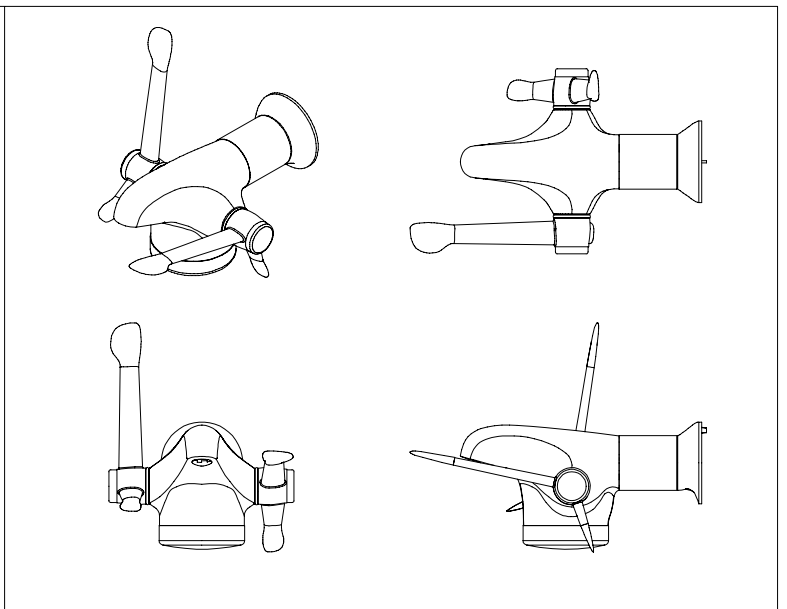

HORNE OPTITHERM THERMOSTATIC BIB-MOUNTED TAP: VARIANTS

TBT1-170SL

TBT1-170DL

TBT1-200SL

TBT1-200DL

TBT1-230SL

TBT1-230DL