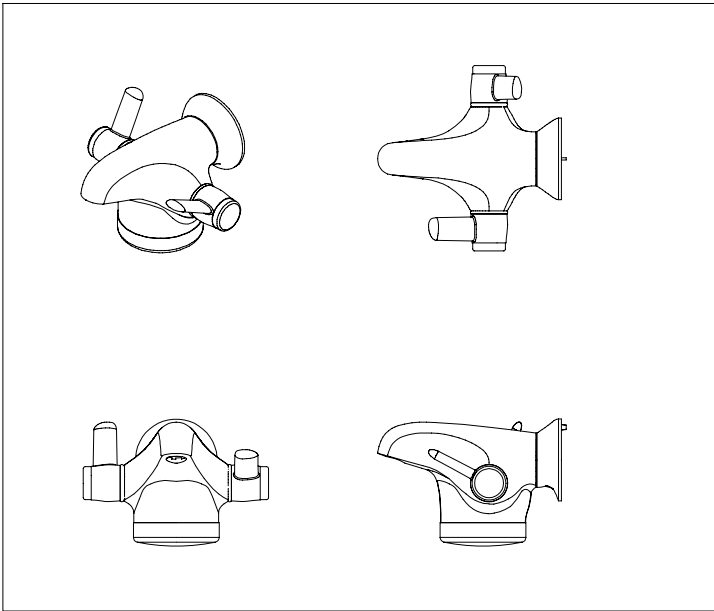

HORNE OPTITHERM THERMOSTATIC BIB-MOUNTED TAP: VARIANTS

TBT1-170SL

TBT1-170DL

TBT1-200SL

TBT1-200DL

TBT1-230SL

TBT1-230DL