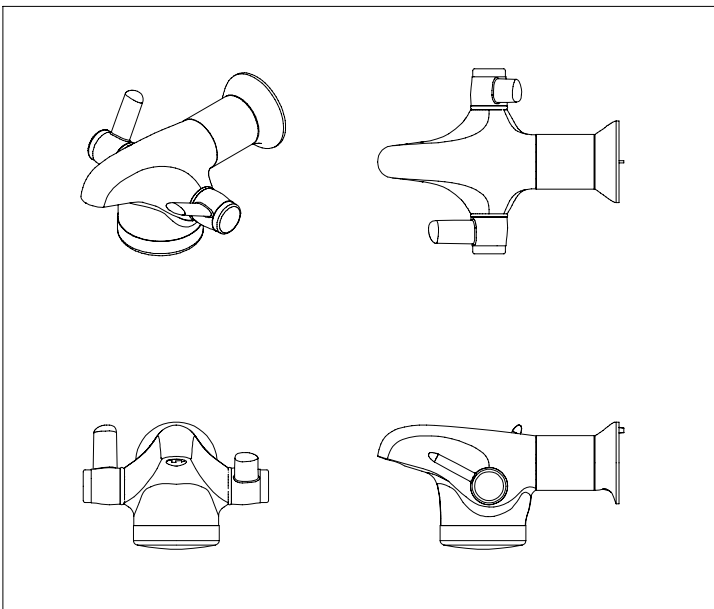

HORNE OPTITHERM THERMOSTATIC BIB-MOUNTED TAP: VARIANTS

TBT1-170SL

TBT1-170DL

TBT1-200SL

TBT1-200DL

TBT1-230SL

TBT1-230DL