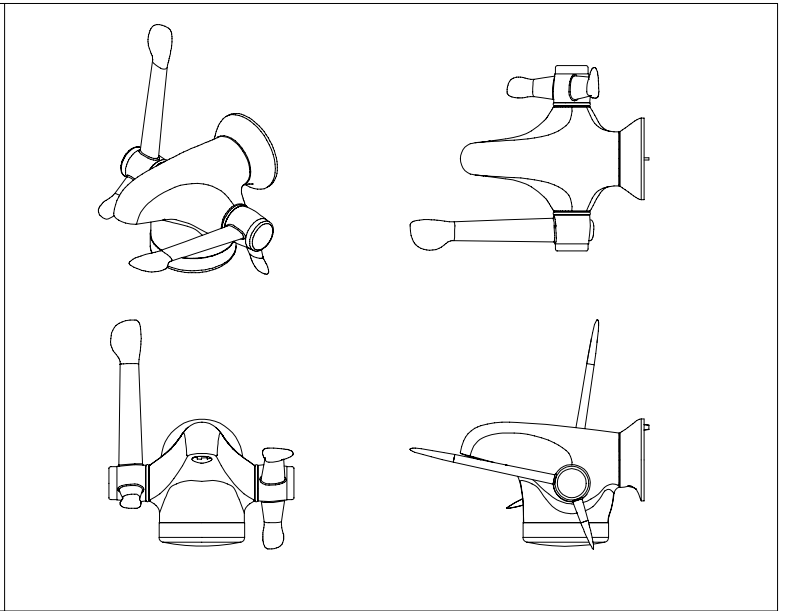

HORNE OPTITHERM THERMOSTATIC BIB-MOUNTED TAP: VARIANTS

TBT1-170SL

TBT1-170DL

TBT1-200SL

TBT1-200DL

TBT1-230SL

TBT1-230DL