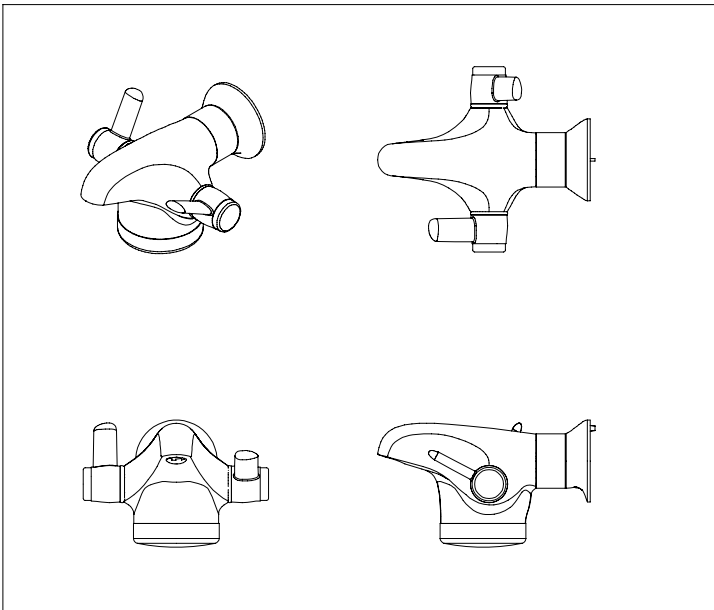

HORNE OPTITHERM THERMOSTATIC BIB-MOUNTED TAP: VARIANTS

TBT1-170SL

TBT1-170DL

TBT1-200SL

TBT1-200DL

TBT1-230SL

TBT1-230DL