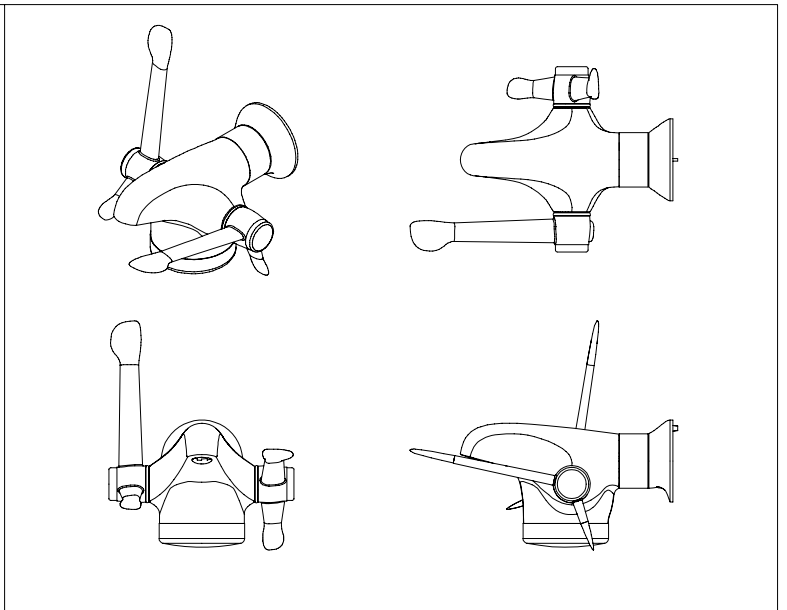

HORNE OPTITHERM THERMOSTATIC BIB-MOUNTED TAP: VARIANTS

TBT1-170SL

TBT1-170DL

TBT1-200SL

TBT1-200DL

TBT1-230SL

TBT1-230DL