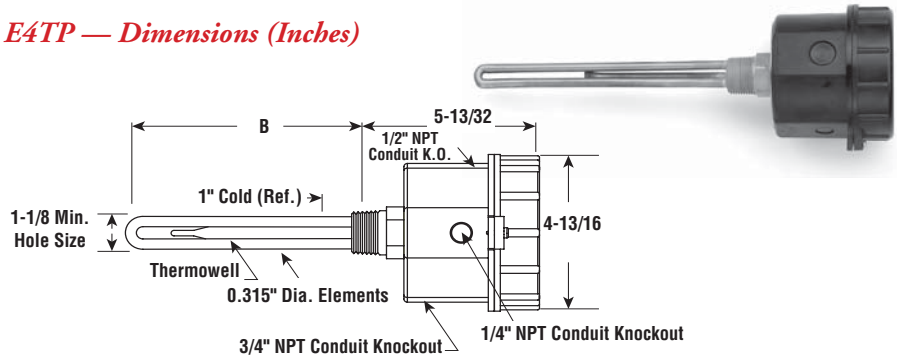

### Clean Water Applications

- 1" NPT Brass Screw Plug
- Copper Sheath Element
- High Watt Density (64 - 86 W/In<sup>2</sup>)
- 0.75 - 3 kW
- Without Thermostat
- 120 and 240 Volt, Single Phase
- General Purpose, Moisture Resistant/Explosion Resistant Terminal Enclosure, or Moisture Resistant

*E1 — Dimensions (Inches)*

*E2 — Dimensions (Inches)*

*E4TP — Dimensions (Inches)*