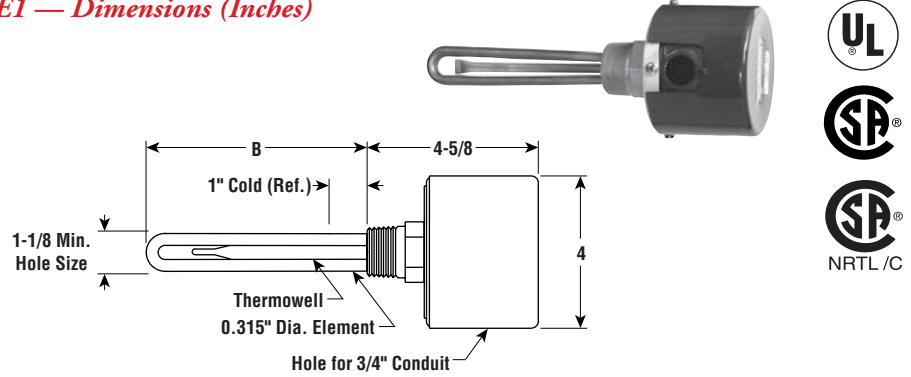

Immersion

MT

Clean Water Applications

- 1" NPT Brass Screw Plug
- Copper Sheath Element
- High Watt Density (64 - 86 W/In²)
- 0.75 - 3 kW
- Without Thermostat
- 120 and 240 Volt, Single Phase
- General Purpose, Moisture Resistant/Explosion Resistant Terminal Enclosure, or Moisture Resistant

E1 — Dimensions (Inches)