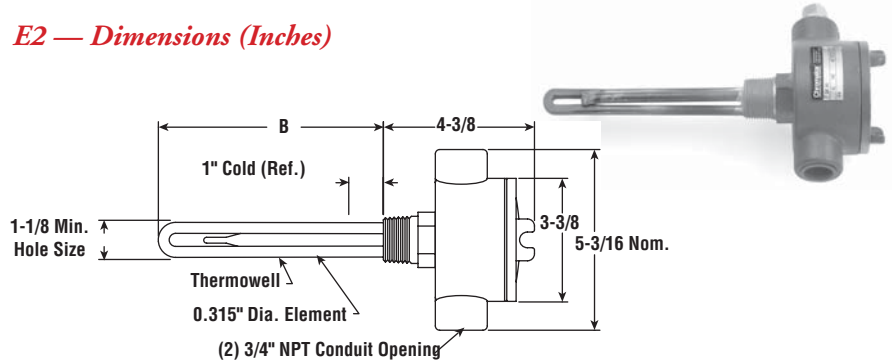

### Clean Water Applications

- 1" NPT Brass Screw Plug
- Copper Sheath Element
- High Watt Density (64 - 86 W/In<sup>2</sup>)
- 0.75 - 3 kW
- Without Thermostat
- 120 and 240 Volt, Single Phase
- General Purpose, Moisture Resistant/Explosion Resistant Terminal Enclosure, or Moisture Resistant

*E1 — Dimensions (Inches)*

*E2 — Dimensions (Inches)*

*E4TP — Dimensions (Inches)*