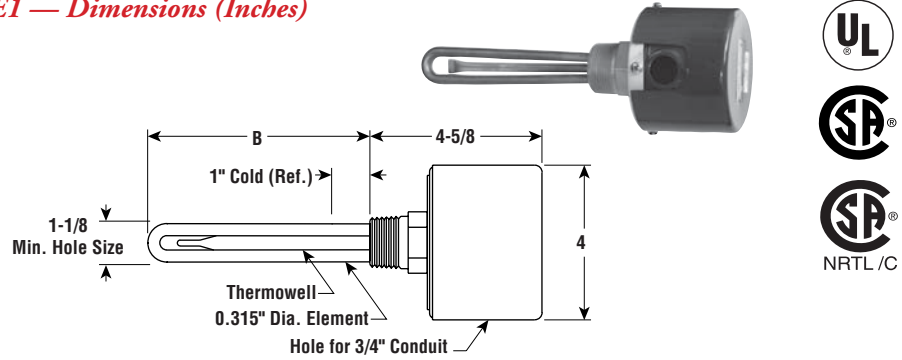

Immersion

MTS

Process Water Applications

- 1" NPT Stainless Steel Passivated Screw Plug
- Stainless Steel Passivated Element
- High Watt Density (64 - 86 W/in²)
- 0.75 - 3 kW
- Without Thermostat
- 120 and 240 Volt, Single Phase
- General Purpose, Moisture Resistant/Explosion Resistant Terminal Enclosure or Moisture Resistant

E1 — Dimensions (Inches)

E2 — Dimensions (Inches)

E4TP — Dimensions (Inches)

Specifications and Ordering Information

						E1 General Purpose ¹				E2 Moisture Resistant/ Explosion Resistant ²				E4 Moisture Resistant			
kW	Volts	Phase	W/in ²	No. Elem.	DIM B (In.)	Model	Stock	PCN	Wt. (Lbs.)	Model	Stock	PCN	Wt. (Lbs.)	Model	Stock	PCN	Wt. (Lbs.)
0.75	120	1	64	1	6-5/16	MTS-750	AS	037049	2	MTS-750E2	AS	037188	5	MTS-750E4TP	AS	060230	2
0.75	240	1	64	1	6-5/16	MTS-750	AS	037057	2	MTS-750E2	AS	037196	5	MTS-750E4TP	AS	060249	2
1	120	1	85	1	6-5/16	MTS-1000	AS	037065	2	MTS-1000E2	AS	037209	5	MTS-1000E4TP	AS	060257	2
1	240	1	85	1	6-5/16	MTS-1000	AS	037073	2	MTS-1000E2	AS	037217	5	MTS-1000E4TP	AS	060265	2
1.25	120	1	83	1	8-1/16	MTS-1250	AS	037081	2	MTS-1250E2	AS	037225	5	MTS-1250E4TP	AS	060273	2
1.25	240	1	83	1	8-1/16	MTS-1250	AS	037090	2	MTS-1250E2	AS	037233	5	MTS-1250E4TP	AS	060281	2
1.5	120	1	86	1	9-1/4	MTS-1500	AS	037102	2	MTS-1500E2	AS	037241	5	MTS-1500E4TP	AS	060290	2
1.5	240	1	86	1	9-1/4	MTS-1500	AS	037110	2	MTS-1500E2	AS	037250	5	MTS-1500E4TP	AS	060302	2
2	120	1	83	1	12-1/4	MTS-2000	AS	037129	2	MTS-2000E2	AS	037268	5	MTS-2000E4TP	AS	060310	2
2	240	1	83	1	12-1/4	MTS-2000	AS	037137	2	MTS-2000E2	AS	037276	5	MTS-2000E4TP	AS	060329	2
2.5	120	1	79	1	16-1/4	MTS-2500	AS	037145	2	MTS-2500E2	AS	037284	5	MTS-2500E4TP	AS	060337	2
2.5	240	1	79	1	16-1/4	MTS-2500	AS	037153	2	MTS-2500E2	AS	037292	5	MTS-2500E4TP	AS	060345	2
3	120	1	78	1	19-7/8	MTS-3000	AS	037161	3	MTS-3000E2	AS	037305	6	MTS-3000E4TP	AS	060353	3
3	240	1	78	1	19-7/8	MTS-3000	AS	037170	3	MTS-3000E2	AS	037313	6	MTS-3000E4TP	AS	060361	3