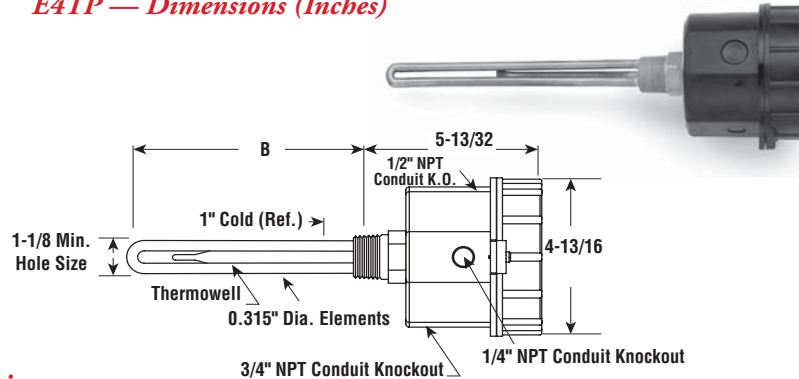

Immersion

MTS

Process Water Applications

- 1" NPT Stainless Steel Passivated Screw Plug
- Stainless Steel Passivated Element
- High Watt Density (64 - 86 W/in²)
- 0.75 - 3 kW
- Without Thermostat
- 120 and 240 Volt, Single Phase
- General Purpose, Moisture Resistant/Explosion Resistant Terminal Enclosure or Moisture Resistant

E1 — Dimensions (Inches)

E2 — Dimensions (Inches)

E4TP — Dimensions (Inches)

Specifications and Ordering Information

						E1 General Purpose ¹				E2 Moisture Resistant/ Explosion Resistant ²				E4 Moisture Resistant			
kW	Volts	Phase	W/in ²	No. Elem.	DIM B (In.)	Model	Stock	PCN	Wt. (Lbs.)	Model	Stock	PCN	Wt. (Lbs.)	Model	Stock	PCN	Wt. (Lbs.)
0.75	120	1	64	1	6-5/16	MTS-750	AS	037049	2	MTS-750E2	AS	037188	5	MTS-750E4TP	AS	060230	2
0.75	240	1	64	1	6-5/16	MTS-750	AS	037057	2	MTS-750E2	AS	037196	5	MTS-750E4TP	AS	060249	2
1	120	1	85	1	6-5/16	MTS-1000	AS	037065	2	MTS-1000E2	AS	037209	5	MTS-1000E4TP	AS	060257	2
1	240	1	85	1	6-5/16	MTS-1000	AS	037073	2	MTS-1000E2	AS	037217	5	MTS-1000E4TP	AS	060265	2
1.25	120	1	83	1	8-1/16	MTS-1250	AS	037081	2	MTS-1250E2	AS	037225	5	MTS-1250E4TP	AS	060273	2
1.25	240	1	83	1	8-1/16	MTS-1250	AS	037090	2	MTS-1250E2	AS	037233	5	MTS-1250E4TP	AS	060281	2
1.5	120	1	86	1	9-1/4	MTS-1500	AS	037102	2	MTS-1500E2	AS	037241	5	MTS-1500E4TP	AS	060290	2
1.5	240	1	86	1	9-1/4	MTS-1500	AS	037110	2	MTS-1500E2	AS	037250	5	MTS-1500E4TP	AS	060302	2
2	120	1	83	1	12-1/4	MTS-2000	AS	037129	2	MTS-2000E2	AS	037268	5	MTS-2000E4TP	AS	060310	2
2	240	1	83	1	12-1/4	MTS-2000	AS	037137	2	MTS-2000E2	AS	037276	5	MTS-2000E4TP	AS	060329	2
2.5	120	1	79	1	16-1/4	MTS-2500	AS	037145	2	MTS-2500E2	AS	037284	5	MTS-2500E4TP	AS	060337	2
2.5	240	1	79	1	16-1/4	MTS-2500	AS	037153	2	MTS-2500E2	AS	037292	5	MTS-2500E4TP	AS	060345	2
3	120	1	78	1	19-7/8	MTS-3000	AS	037161	3	MTS-3000E2	AS	037305	6	MTS-3000E4TP	AS	060353	3
3	240	1	78	1	19-7/8	MTS-3000	AS	037170	3	MTS-3000E2	AS	037313	6	MTS-3000E4TP	AS	060361	3