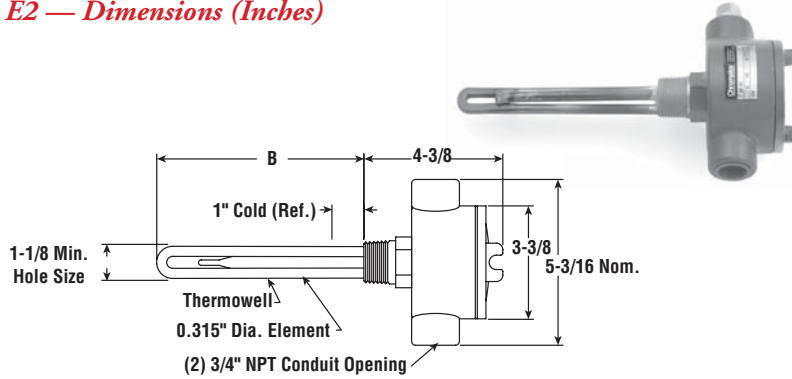

Immersion

MTS

Process Water Applications

- 1" NPT Stainless Steel Passivated Screw Plug
- Stainless Steel Passivated Element
- High Watt Density (64 - 86 W/in²)
- 0.75 - 3 kW
- Without Thermostat
- 120 and 240 Volt, Single Phase
- General Purpose, Moisture Resistant/Explosion Resistant Terminal Enclosure or Moisture Resistant

E1 — Dimensions (Inches)

E2 — Dimensions (Inches)

E4TP — Dimensions (Inches)

Specifications and Ordering Information

						E1 General Purpose ¹				E2 Moisture Resistant/ Explosion Resistant ²				E4 Moisture Resistant			
kW	Volts	Phase	W/in ²	No. Elem.	DIM B (In.)	Model	Stock	PCN	Wt. (Lbs.)	Model	Stock	PCN	Wt. (Lbs.)	Model	Stock	PCN	Wt. (Lbs.)
0.75	120	1	64	1	6-5/16	MTS-750	AS	037049	2	MTS-750E2	AS	037188	5	MTS-750E4TP	AS	060230	2
0.75	240	1	64	1	6-5/16	MTS-750	AS	037057	2	MTS-750E2	AS	037196	5	MTS-750E4TP	AS	060249	2
1	120	1	85	1	6-5/16	MTS-1000	AS	037065	2	MTS-1000E2	AS	037209	5	MTS-1000E4TP	AS	060257	2
1	240	1	85	1	6-5/16	MTS-1000	AS	037073	2	MTS-1000E2	AS	037217	5	MTS-1000E4TP	AS	060265	2
1.25	120	1	83	1	8-1/16	MTS-1250	AS	037081	2	MTS-1250E2	AS	037225	5	MTS-1250E4TP	AS	060273	2
1.25	240	1	83	1	8-1/16	MTS-1250	AS	037090	2	MTS-1250E2	AS	037233	5	MTS-1250E4TP	AS	060281	2
1.5	120	1	86	1	9-1/4	MTS-1500	AS	037102	2	MTS-1500E2	AS	037241	5	MTS-1500E4TP	AS	060290	2
1.5	240	1	86	1	9-1/4	MTS-1500	AS	037110	2	MTS-1500E2	AS	037250	5	MTS-1500E4TP	AS	060302	2
2	120	1	83	1	12-1/4	MTS-2000	AS	037129	2	MTS-2000E2	AS	037268	5	MTS-2000E4TP	AS	060310	2
2	240	1	83	1	12-1/4	MTS-2000	AS	037137	2	MTS-2000E2	AS	037276	5	MTS-2000E4TP	AS	060329	2
2.5	120	1	79	1	16-1/4	MTS-2500	AS	037145	2	MTS-2500E2	AS	037284	5	MTS-2500E4TP	AS	060337	2
2.5	240	1	79	1	16-1/4	MTS-2500	AS	037153	2	MTS-2500E2	AS	037292	5	MTS-2500E4TP	AS	060345	2
3	120	1	78	1	19-7/8	MTS-3000	AS	037161	3	MTS-3000E2	AS	037305	6	MTS-3000E4TP	AS	060353	3
3	240	1	78	1	19-7/8	MTS-3000	AS	037170	3	MTS-3000E2	AS	037313	6	MTS-3000E4TP	AS	060361	3