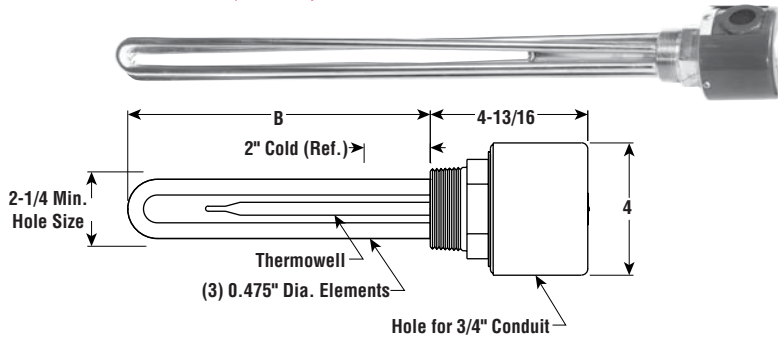

### Severely Corrosive Solution Applications

- 2" NPT Stainless Steel Passivated Screw Plug
- Stainless Steel Passivated Sheath Elements
- Low Watt Density (15 W/In<sup>2</sup>)
- 1 - 6 kW
- Without Thermostat
- 240 and 480 Volt, Three Phase
- General Purpose, Moisture Resistant/Explosion Resistant Terminal Enclosure or Moisture Resistant

E1 — Dimensions (Inches)

SCREW PLUG

E2 — Dimensions (Inches)

E4TP — Dimensions (Inches)