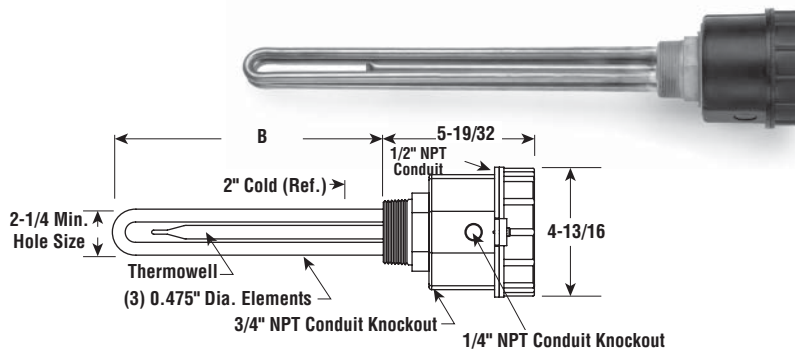

### Severely Corrosive Solution Applications

- 2" NPT Stainless Steel Passivated Screw Plug
- Stainless Steel Passivated Sheath Elements
- Low Watt Density (15 W/In<sup>2</sup>)
- 1 - 6 kW
- Without Thermostat
- 240 and 480 Volt, Three Phase
- General Purpose, Moisture Resistant/Explosion Resistant Terminal Enclosure or Moisture Resistant

E1 — Dimensions (Inches)

SCREW PLUG

E2 — Dimensions (Inches)

E4TP — Dimensions (Inches)

### Specifications and Ordering Information

						E1 General Purpose <sup>1</sup>				E2 Moisture Resistant/Explosion Resistant <sup>2</sup>				E4 Moisture Resistant			
kW	Volts	Phase	W/In <sup>2</sup>	No. Elem.	DIM B (In.)	Model	Stock	PCN	Wt. (Lbs.)	Model	Stock	PCN	Wt. (Lbs.)	Model	Stock	PCN	Wt. (Lbs.)
1	240	3	15	3	7-3/4	EMTS-301	AS	090472	5	EMTS-301E2	AS	033611	8	EMTS-301E4TP	AS	061399	11
1	480	3	15	3	7-3/4	EMTS-301	AS	090480	5	EMTS-301E2	AS	033620	8	EMTS-301E4TP	AS	061401	11
2	240	3	15	3	17-3/4	EMTS-302	AS	090499	6	EMTS-302E2	AS	033638	9	EMTS-302E4TP	AS	061410	12
2	480	3	15	3	17-3/4	EMTS-302	AS	090501	6	EMTS-302E2	AS	033646	9	EMTS-302E4TP	AS	061428	12
3	240	3	15	3	24-7/8	EMTS-303	AS	091248	7	EMTS-303E2	AS	033654	10	EMTS-303E4TP	AS	061452	13
3	480	3	15	3	24-7/8	EMTS-303	AS	091256	7	EMTS-303E2	AS	033662	10	EMTS-303E4TP	AS	061460	13
4	240	3	15	3	32-7/16	EMTS-304	AS	091264	9	EMTS-304E2	AS	033670	12	EMTS-304E4TP	AS	061495	15
4	480	3	15	3	32-7/16	EMTS-304	AS	091272	9	EMTS-304E2	AS	033689	12	EMTS-304E4TP	AS	061508	15
5	240	3	15	3	40-3/8	EMTS-305	AS	091280	10	EMTS-305E2	AS	033697	13	EMTS-305E4TP	AS	061516	16
5	480	3	15	3	40-3/8	EMTS-305	AS	091299	10	EMTS-305E2	AS	033700	13	EMTS-305E4TP	AS	061524	16
6	240	3	15	3	47-7/8	EMTS-306	AS	091301	12	EMTS-306E2	AS	033718	15	EMTS-306E4TP	AS	061559	18
6	480	3	15	3	47-7/8	EMTS-306	AS	091310	12	EMTS-306E2	AS	033726	15	EMTS-306E4TP	AS	061567	18