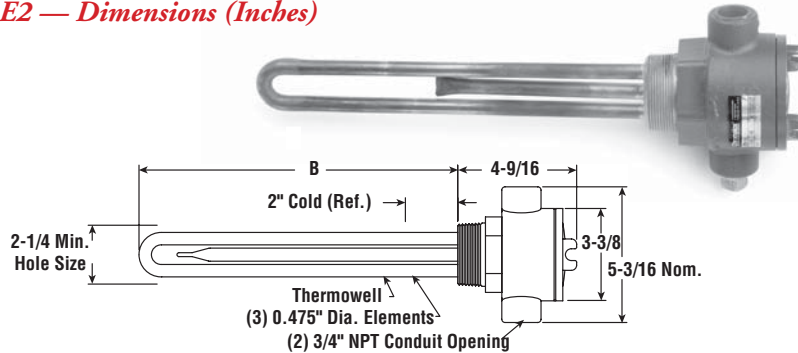

### Severely Corrosive Solution Applications

- 2" NPT Stainless Steel Passivated Screw Plug
- Stainless Steel Passivated Sheath Elements
- Low Watt Density (15 W/In<sup>2</sup>)
- 1 - 6 kW
- Without Thermostat
- 240 and 480 Volt, Three Phase
- General Purpose, Moisture Resistant/Explosion Resistant Terminal Enclosure or Moisture Resistant

E1 — Dimensions (Inches)

SCREW PLUG

E2 — Dimensions (Inches)

E4TP — Dimensions (Inches)