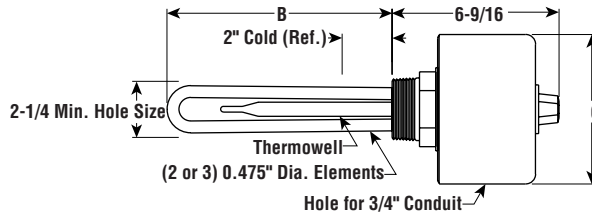

Immersion

ARMTO-2 & AREMTO-3

Heavy Weight Oil Applications

SCREW PLUG

- 2" NPT Steel Screw Plug
- Steel Sheath Elements
- 6 - 8 W/In²
- 0.5 - 3 kW
- Integral Thermostat (DPST)
- 120, 208, 240 and 480 Volt, 1 & 3 Phase
- General Purpose or Moisture Resistant/Explosion Resistant Terminal Enclosure

E1 — Dimensions (Inches)