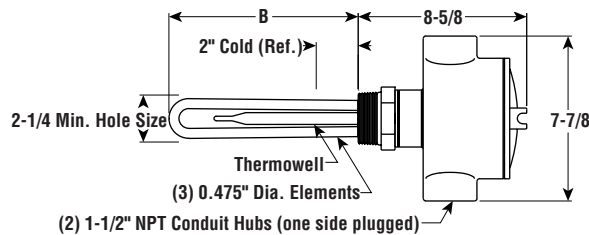

E2 — Dimensions (Inches)

Specifications and Ordering Information

kW	Volts	Phase	W/In²	No. Elem.	DIM B (In.)	Wt. (Lbs.)	T2 — Temperature (60 - 250°F)			T1 — Temperature (0 - 100°F)		
							Model	Stock	PCN	Model	Stock	PCN
AREMTO-3 — E1 General Purpose¹												
1	240	3	8	3	17-3/4	8	AREMTO-3015T2	AS	099768	AREMTO-3015T1	AS	035254
1	480	3	8	3	17-3/4	8	AREMTO-3015T2	AS	099776	AREMTO-3015T1	AS	035262
1.5	240	3	8	3	24-7/8	9	AREMTO-30155T2	AS	099784	AREMTO-30155T1	AS	035270
1.5	480	3	8	3	24-7/8	9	AREMTO-30155T2	AS	099792	AREMTO-30155T1	AS	035289
2	240	3	8	3	32-7/16	10	AREMTO-3025T2	AS	099805	AREMTO-3025T1	AS	035297
2	480	3	8	3	32-7/16	10	AREMTO-3025T2	AS	099813	AREMTO-3025T1	AS	035300
2.5	240	3	8	3	40-3/8	11	AREMTO-30255T2	AS	099821	AREMTO-30255T1	AS	035318
2.5	480	3	8	3	40-3/8	11	AREMTO-30255T2	AS	099830	AREMTO-30255T1	AS	035326
3	240	3	8	3	47-7/8	12	AREMTO-3035T2	AS	099848	AREMTO-3035T1	AS	035334
3	480	3	8	3	47-7/8	12	AREMTO-3035T2	AS	099856	AREMTO-3035T1	AS	035342
AREMTO-3 — E2 Moisture Resistant/Explosion Resistant²												
1	240	3	8	3	17-3/4	13	AREMTO-3015E2T2	AS	035350	AREMTO-3015E2T1	AS	035457
1	480	3	8	3	17-3/4	13	AREMTO-3015E2T2	AS	035369	AREMTO-3015E2T1	AS	035465
1.5	240	3	8	3	24-7/8	14	AREMTO-30155E2T2	AS	035377	AREMTO-30155E2T1	AS	035473
1.5	480	3	8	3	24-7/8	14	AREMTO-30155E2T2	AS	035385	AREMTO-30155E2T1	AS	035481
2	240	3	8	3	32-7/16	15	AREMTO-3025E2T2	AS	035393	AREMTO-3025E2T1	AS	035490
2	480	3	8	3	32-7/16	15	AREMTO-3025E2T2	AS	035406	AREMTO-3025E2T1	AS	035502
2.5	240	3	8	3	40-3/8	16	AREMTO-30255E2T2	AS	035414	AREMTO-30255E2T1	AS	035510
2.5	480	3	8	3	40-3/8	16	AREMTO-30255E2T2	AS	035422	AREMTO-30255E2T1	AS	035529
3	240	3	8	3	47-7/8	17	AREMTO-3035E2T2	AS	035430	AREMTO-3035E2T1	AS	035537
3	480	3	8	3	47-7/8	17	AREMTO-3035E2T2	AS	035449	AREMTO-3035E2T1	AS	035545
ARMTO-2 — E1 General Purpose¹												
0.5	120	1	6	2	17-3/4	7	ARMTO-2005T2	AS	035650	ARMTO-2005T1	AS	035748
0.5	208	1	6	2	17-3/4	7	ARMTO-2005T2	AS	035668	ARMTO-2005T1	AS	035756
0.5	240	1	6	2	17-3/4	7	ARMTO-2005T2	AS	035676	ARMTO-2005T1	AS	035764
1.1	120	1	6	2	32-3/4	9	ARMTO-2011T2	AS	035684	ARMTO-2011T1	AS	035772
1.1	208	1	6	2	32-3/4	9	ARMTO-2011T2	AS	035692	ARMTO-2011T1	AS	035780
1.1	240	1	6	2	32-3/4	9	ARMTO-2011T2	AS	035705	ARMTO-2011T1	AS	035799
1.4	120	1	6	2	40-1/4	10	ARMTO-2014T2	AS	035713	ARMTO-2014T1	AS	035801
1.4	208	1	6	2	40-1/4	10	ARMTO-2014T2	AS	035721	ARMTO-2014T1	AS	035810
1.4	240	1	6	2	40-1/4	10	ARMTO-2014T2	AS	035730	ARMTO-2014T1	AS	035828

Stock Status: S = stock AS = assembly stock NS = non-stock
To Order—Specify model, volts, phase, kW, PCN and quantity.

1. Heaters with General Purpose Enclosures are UL Listed and CSA Certified.
2. Heaters with Moisture Resistant/Explosion Resistant Enclosures are CSA NRTL/C Certified.

Same-day shipping on stock item orders received before 4 pm CST.
3-day shipping on assembly-stock items.